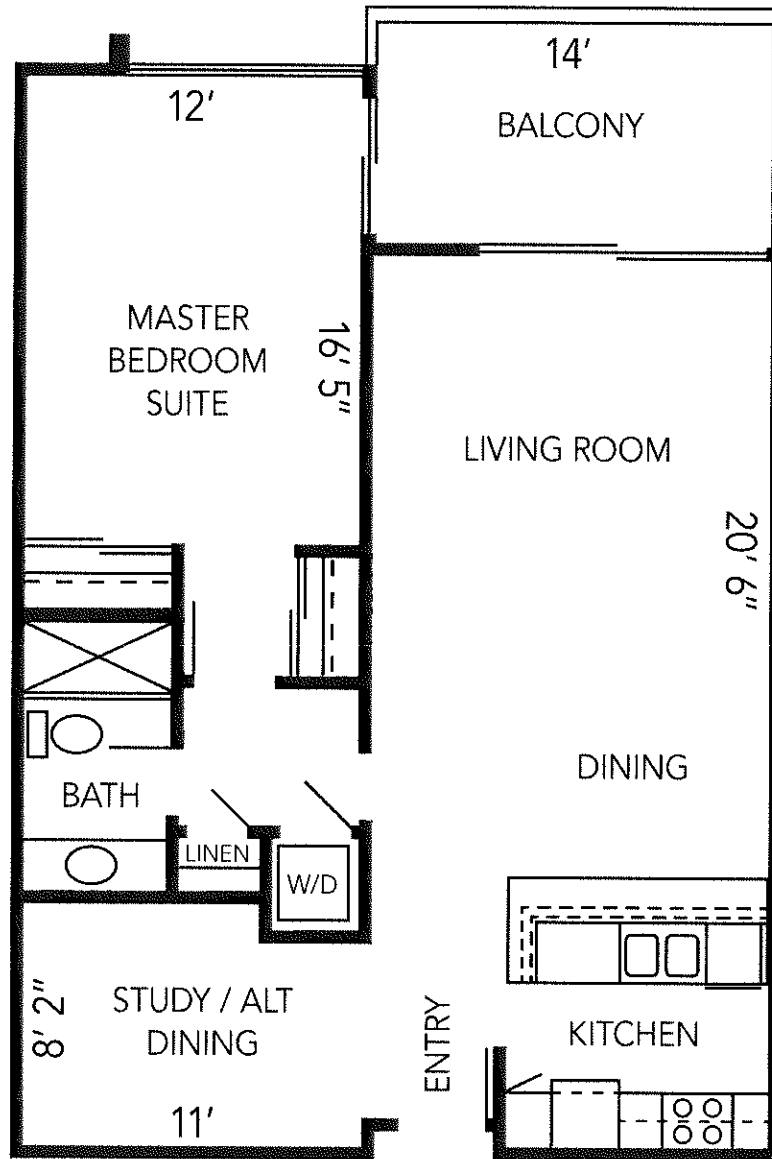

PLAN C

1 Bedroom, 1 Bath - 970 sq ft

(dimensions are approximate)

villa del mar

APARTMENT HOMES AND MARINA

www.villadelmarmdr.com